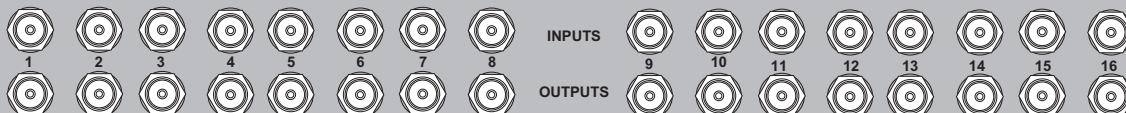

KUMO. Because it matters.

Coming this Winter

KUMO
Compact Routers

Connectivity

KUMO
1616

3G/HD/SD-SDI Inputs and Outputs
• All inputs and outputs, 3G, HD-SDI, or SD-SDI (SMPTE 259M/292M/424M)

KUMO
1604

Reference Video with Loop-Through