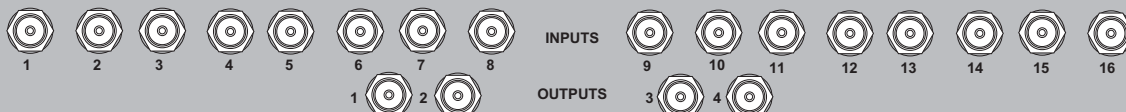

KUMO. Because it matters.

Coming this Winter

KUMO
Compact Routers

Connectivity

KUMO
1616

3G/HD/SD-SDI Inputs and Outputs
• All inputs and outputs, 3G, HD-SDI, or SD-SDI (SMPTE 259M/292M/424M)

KUMO
1604

Reference Video with Loop-Through